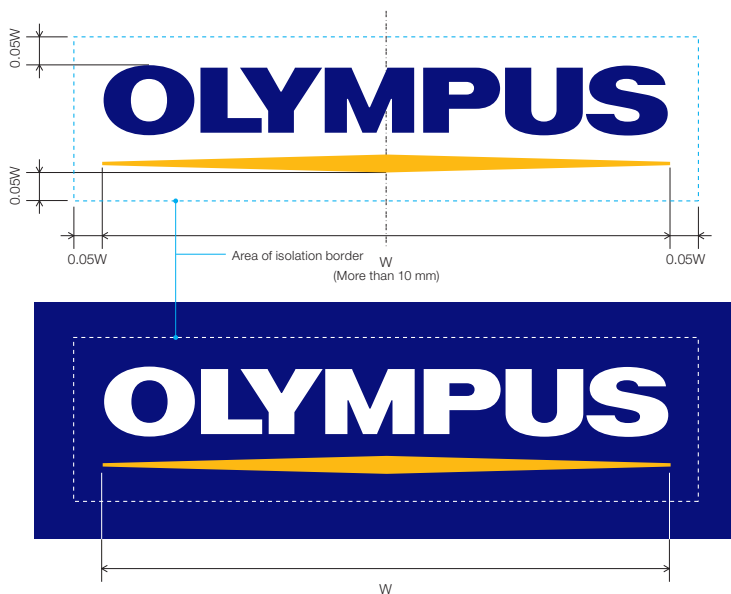

## OLYMPUS LOGO USAGE GUIDELINES

### GENERAL RULES

- Do not change the font or typeface of the Olympus Logo.
- Do not add extra space between the text and graphic that make up the logo.
- Ensure the width of the Olympus Logo is at least 10 mm.
- Avoid placing the Olympus Logo over complicated, distracting backgrounds such as busy photographs or multicolored patterns.

### AREA OF ISOLATION

- Include adequate blank space around the Olympus Logo to avoid interference with its design.
- The required Area of Isolation has a depth equal to 5% of the logo's total width.
- No typography, illustration, or graphical shape should be placed in this area.

When it is difficult to ensure sufficient contrast between the base color and Logo, use a solid color Logo (\*). Refer to the above chart to determine which is appropriate.