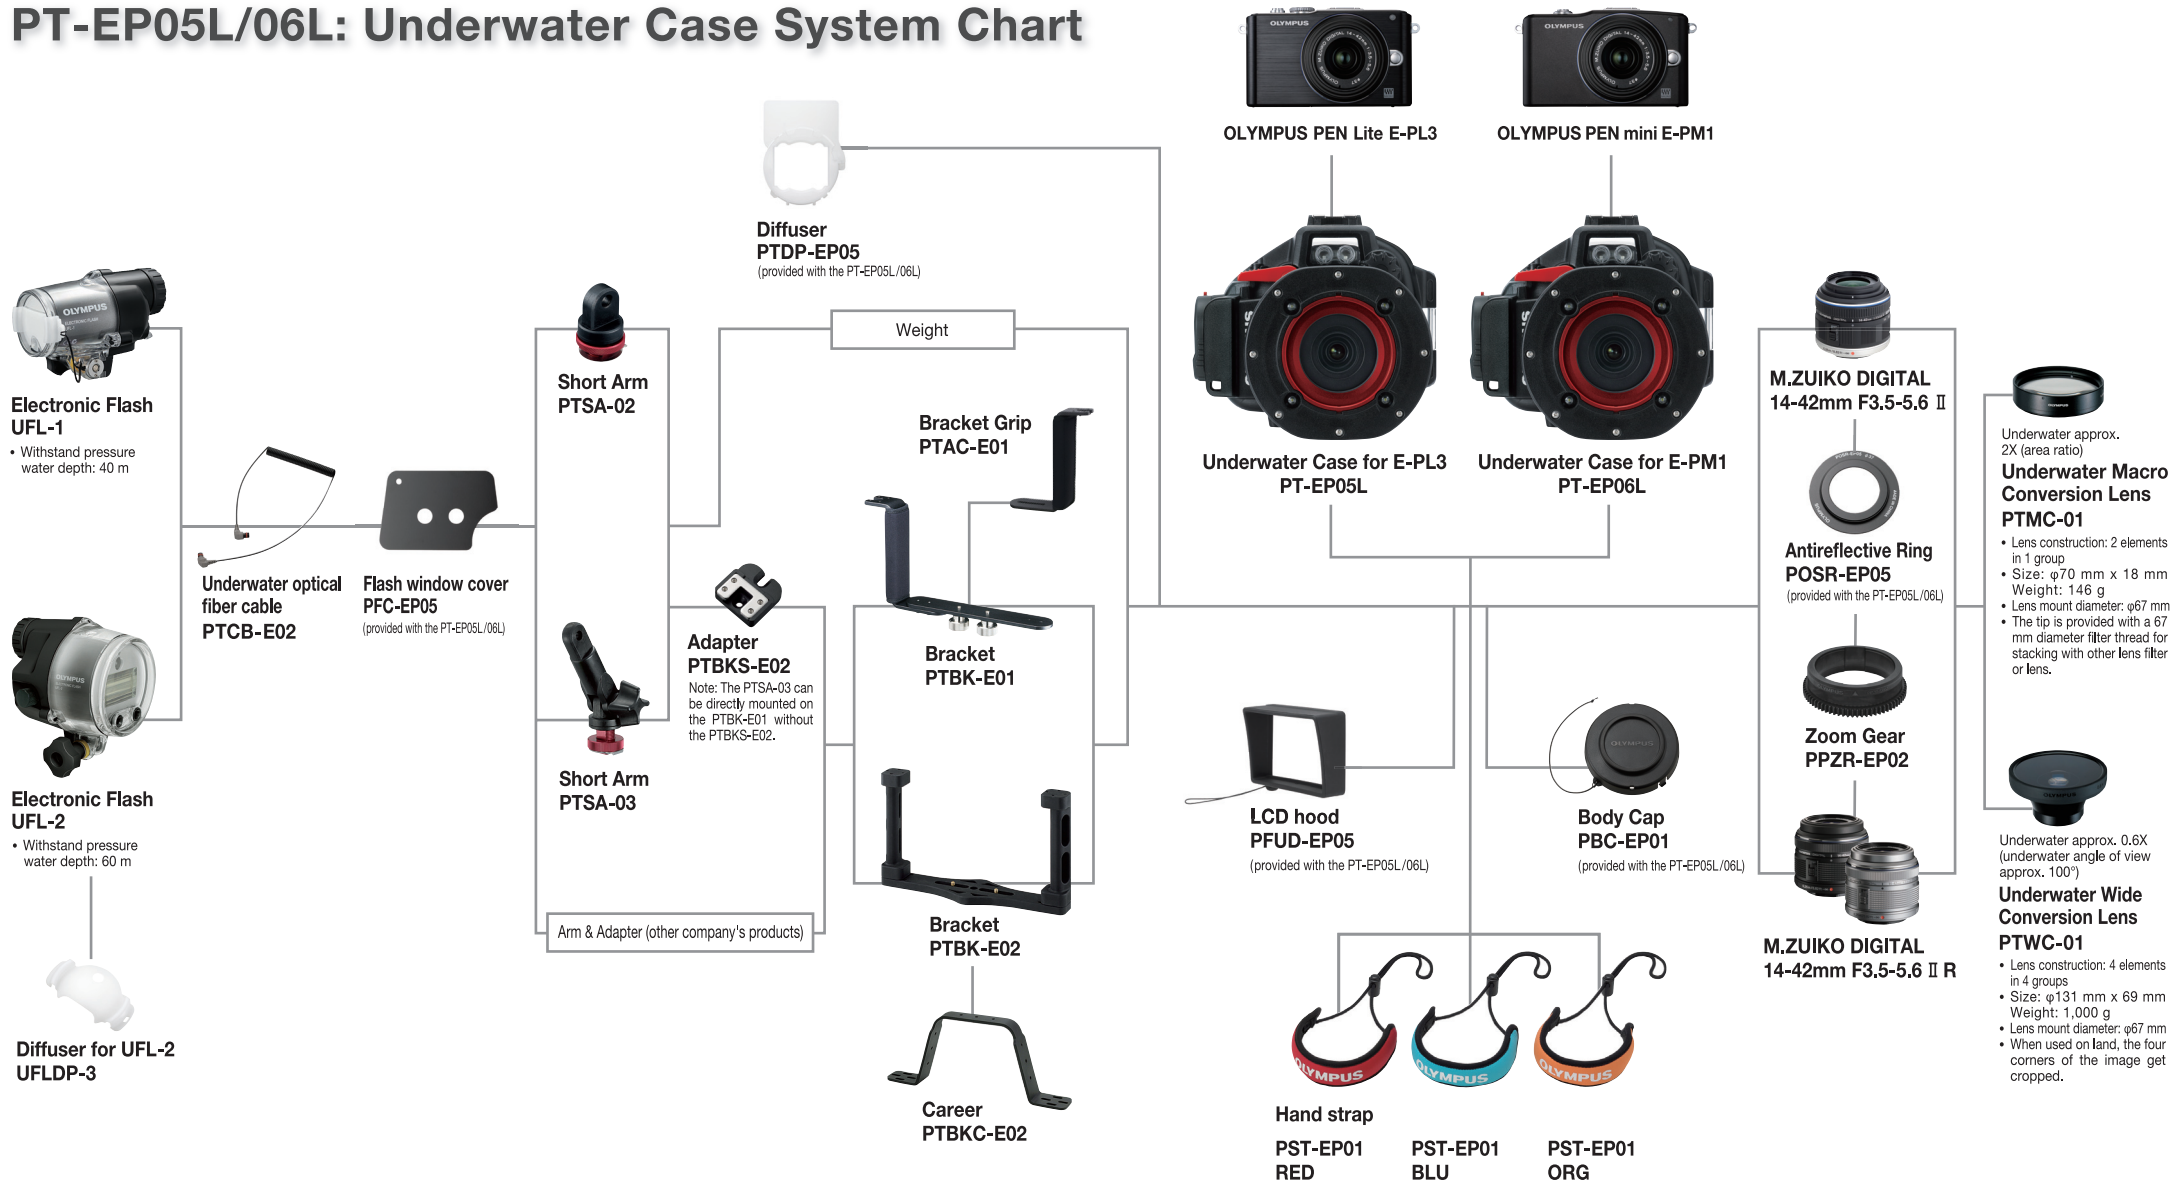

PT-EP05L/06L: Underwater Case System Chart

Consumables for PT-EP05L/06L Underwater Cases